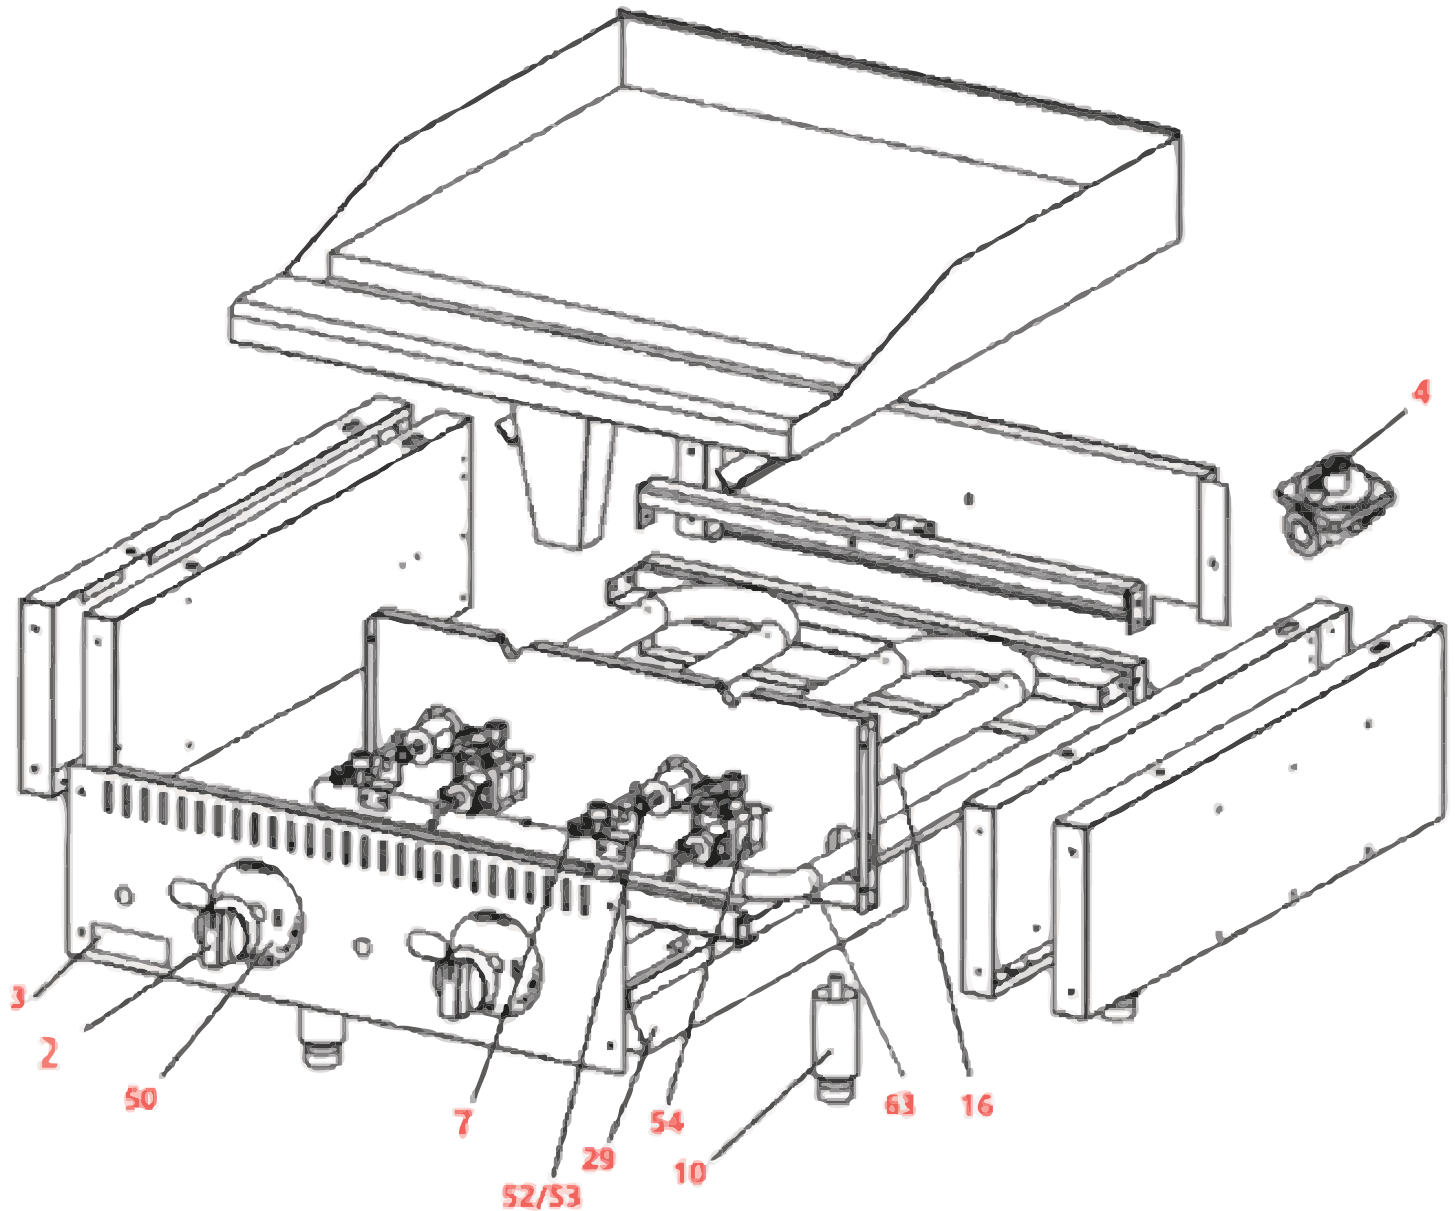

Parts Breakdown

Model CE-CN-G24-TP 47371

Parts Breakdown

Model CE-CN-G24-TP 47371

Item No.	Description	Position	Item No.	Description	Position	Item No.	Description	Position
AI748	Knob (TP Griddle) for 47371	2	AI752	4" Adjustable Leg for 47371	10	AI756	Orifice-TP Griddle Nat for 47371	52
AI749	Nameplate for 47371	3	AI753	U Burner-Griddle & C Broiler for 47371	16	AI757	Orifice-TP Griddle LP for 47371	53
AI750	Regulator 4/10 for 47371	4	AI754	Grease Drawer for 47371	29	AI758	T-Stat Griddle (Pilot) Thermostat for 47371	54
AI751	Pilot Valve 1 to 1 (Griddle CB) for 47371	7	AI755	Dial: 200-450F, T-Stat Griddle with Pilot for 47371	50			